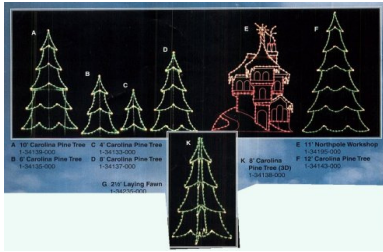

Northern Illumination & Décor (Pty)
Ltd. P.O.Box 956 Halfway House 1685

LIT FIGURES

Light Figures			Retail
Elf 1.2m			R 930.00
Santa 1.3m			R 962.50
Angel 1.3m			R 797.50
Candle 1.5m			R 797.50
Candle with Holder 1.25m			R 830.00
Santa Large 2.5m			R 2,122.50
40cm Star			R 370.50
Bears - Acrylic - Standing			R 2,048.45
Bears - Acrylic - Walking			R 2,048.45
Acrylic LED Light Pyramid			R 4,312.50