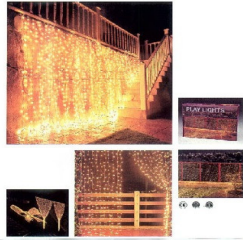

Northern Illumination &
Décor (Pty) Ltd. P.O.Box 956
Halfway House 1685

LIGHTS

Style	Description	Retail
LED LIGHTS		
Sparkle outdoor Fairy Light	120bulb ww cw 12m cable	R 380.00
Sparkle indoor Fairy Light	120bulb ww cw 12m cable	R 205.00
LED Light Strips	5m sgle colour	R 290.00
	5m rgb	R 480.00
Outdoor Solar	Rope Light 8m outdoor	R 520.00
	Outdoor chasing 12m	R 350.00
LED Indoor Steady Fairy Lights	LED 12m Multi colour	R 240.00
	LED 12m Clear Cable Single Colour	R 170.00
	LED 12m Pearl Globes	R 270.00
	LED 12m Green / white cable ww cc	R 170.00
LED Indoor Chasing	LED 12m Chasing cw ww multicolour	R 280.00
LED Outdoor chasing	LED 12m Green / white cable ww cc	R 375.00
	LED 12m Pearl Globes	R 400.00
	LED 10m	R 430.00
	LED 50m	R 2,000.00
Curtain Lights	Indoor LED 2m x 1m	R 800.00
	Indoor LED 2m x 1.5m	R 880.00
	Indoor LED 2m x 3m	R 1,300.00
	Indoor LED 2m x 5m	R 1,625.00
Sparkle Curtain Lights	Indoor LED 2m x 1m	R 925.00
	Indoor LED 2m x 1.5m	R 1,010.00
	Indoor LED 2m x 3m	R 1,400.00
	Indoor LED 2m x 5m	R 1,800.00
Outdoor Sparkle Icicle	LED 6m x 40cm	R 685.00
	LED 2m x 80cm	R 480.00
Net lights	Outdoor 1.2m x 2m	R 595.00
Net lights Sparkle	Outdoor 1.2m x 1.8m	R 380.00
Florescent		
Indoor Steady	Incandecent 6m	R 80.00
	incandecent 12m	R 120.00
Indoor Chasing	Incandecent 8m Chasing Clear	R 135.00
	Incandecent 8m Chasing multi colour	R 135.00
Rope Light	Incandecent 10m	R 255.00
	Incandecent 50m	R 1,160.00