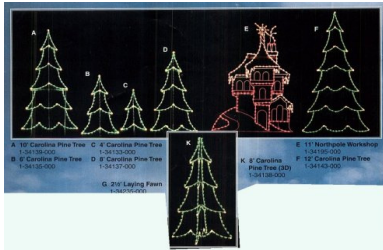

## LIT FIGURES

Light Figures			Retail
Elf 1.2m			R 930.00
Santa 1.3m			R 962.50
Angel 1.3m			R 797.50
Candle 1.5m			R 797.50
Candle with Holder 1.25m			R 830.00
Santa Large 2.5m			R 2,122.50
40cm Star			R 370.50
Bears - Acrylic - Standing			R 2,048.45
Bears - Acrylic - Walking			R 2,048.45
Acrylic LED Light Pyramid			R 4,312.50